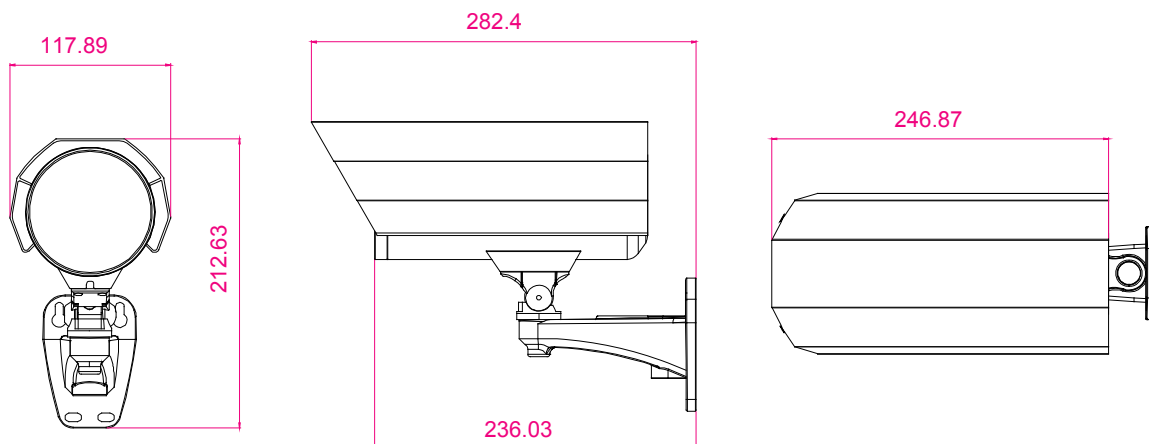

Dimensions

SPECIFICATIONS

AVN362

■ Network	
Network Compression	H.264 / MPEG4 / MJPEG
LAN Port	YES
LAN Speed	10/100 Based-T Ethernet
Supported Protocols	DDNS, PPPoE, DHCP, NTP, SNTP, TCP/IP, ICMP, SMTP, FTP, HTTP, RTP, RTSP
Video Resolution	SXGA, SXVGA, 720P, VGA, QVGA
Frame Rate	NTSC: 30, PAL: 25
Number of Online Users	10
Security	Multiple user access levels with password protection
Web management	(1) Web browsers, such as Internet Explorer, Mozilla FireFox or Google Chrome for single device access, or (2) Free CMS software, Video Viewer, for up to 16 network cameras control simultaneously
■ Camera	
Image Sensor	1/3" MOS-Type Image Sensor
Pixels	1280 (H) x 1024 (V)
Min Illumination	0 Lux (11m IR ON) / 0.2 Lux (IR OFF)
Shutter Speed	At 60 fps: 1/60s to 1/60000s
S/N Ratio	More than 48dB (AGC off)
Lens	f6.0mm
F-number	F1.8
Viewing Angle	62°
IR LED	56 units
IR Effective Range	Up to 25 meters
IR Shift	YES
White Balance	ATW
IP Rating	IP67
Power Source (±10%)	DC12V / 1.5A
Current Consumption (±10%)	1000 mA
Operating Temperature	-20°C ~ 40°C
■ Others	
Mobile Surveillance	iPhone, BlackBerry, Window Mobile & Symbian
Motion Detection	YES
Smart Light Control	YES
Digital Smart Zoom	YES
Digital Pan / Tilt / Zoom	YES
Virtual Fence	YES
Flow Counting	YES
Face Tracking	YES
Alarm and event Notification	FTP / Email
Minimum Web Browsing Requirements	<ul style="list-style-type: none"> • Pentium 4 CPU 1.3 GHz or higher, or equivalent AMD • 256 MB RAM • AGP graphics card, Direct Draw, 32MB RAM • Windows Vista, XP, Windows 2000 Server, ME, 98, DirectX 9.0 or later • Internet Explorer 6.x or later

* The specifications are subject to change without notice.

** Dimensional tolerance: (± 5mm)